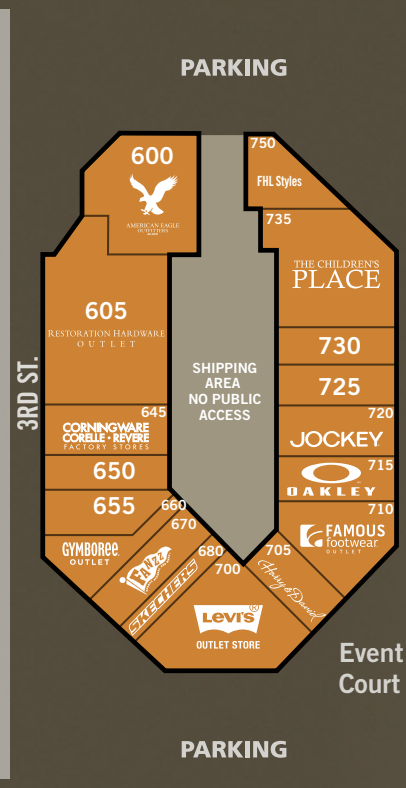

Outlets at Castle Rock

www.outletsatcastlerock.com

KEY

- Restrooms
- Mall Office
- ATM
- Customer Service

WOMENS / MENS FASHION		
310	Adidas	(720) 733-6315
370	Aeropostale	(720) 733-6795
600	American Eagle Outfitters	(303) 663-3904
185	Ann Taylor Factory Store	(303) 688-3335
802	Banana Republic Factory Store	(303) 688-9116
340	Bass	(303) 688-7982
110	Brooks Brothers Factory Store	(303) 688-8984
955	CAbi Factory Store	(303) 663-9977
940	Calvin Klein	(303) 660-4255
165	Chico's	(720) 733-5168
460	Coach Factory Store	(303) 814-0750
217	Coldwater Creek	(303) 814-2431
190	Columbia Sportswear	(303) 688-9281
550	dressbarn / dressbarn women	(303) 688-9281
225	DownEast Outfitters	(303) 663-3184
930	Eddie Bauer Outlet	(303) 814-3839
670	Fanzz	(303) 660-5859
750	FHL Styles	(303) 660-6418
1055	Gap Outlet	(303) 814-3837
240	GoLite	(303) 660-5350
545	GUESS Factory Store	(303) 688-6588
350	HanesBrands	(303) 688-6455
420	Haggar Clothing Co.	(303) 660-5142
462	Izod	(303) 663-5008
1035	J. Crew	(720) 733-1271
720	Jockey	(303) 660-0880
440	Johnston & Murphy	(303) 688-9311
205	Jos. A. Bank	Coming Soon
305	Kenneth Cole	(720) 733-1077
175	Lane Bryant	(303) 663-8036
700	Levi's® Outlet Store	(303) 688-6711
400	Loft Outlet	(303) 660-0225
455	Lucky Brand Jeans	(720) 733-0242
320	Michael Kors	Coming Soon
107	Motherhood Maternity	(303) 660-2030
905	Nike Factory Store	(303) 688-3013
160	Not Your Daughter's Jeans	(877) 358-6796

250	PacSun	(303) 814-6936
800	Polo Ralph Lauren Factory Store	(720) 733-8330
155	rue21, etc	(720) 733-4298
975	Saks Fifth Avenue OFF 5TH	(303) 814-8610
100	Timberland Outlet Store	(303) 688-0203
125	Tommy Hilfiger Company Store	(303) 688-8877
300	Under Armour Factory Store	(303) 660-1896
330	Van Heusen	(303) 688-8984
230	Wilson's Leather	(303) 814-5806
960	White House | Black Market	(303) 814-6420
145	Zumiez	(303) 663-2898

CHILDRENS FASHION		
310	Adidas	(720) 733-6315
500	Carter's Childrenswear	(303) 688-0648
735	Children's Place, The	(720) 733-2935
225	DownEast Outfitters	(303) 663-3184
1055	Gap Outlet Kids & Baby	(303) 814-3837
545	GUESS Factory Store	(303) 688-6588
660	Gymboree Outlet	(303) 814-3511
350	HanesBrands	(303) 688-6455
1035	J. Crew/Crewcuts	(720) 733-1271
700	Levi's® Outlet Store	(303) 688-6711
905	Nike Factory Store	(303) 688-3013
900	OshKosh B'gosh	(303) 660-3378
800	Polo Ralph Lauren Factory Store	(720) 733-8330
975	Saks Fifth Avenue OFF 5TH	(303) 814-8610
125	Tommy Hilfiger Company Store	(303) 688-8877
300	Under Armour Factory Store	(303) 660-1896

SHOES		
310	Adidas	(720) 733-6315
340	Bass	(303) 688-7982
500	Carter's Childrenswear	(303) 688-0648
735	Children's Place, The	(720) 733-2935
140	Clarks	(303) 814-6940
845	Coleman Factory Outlet	(303) 660-4094
190	Columbia Sportswear	(303) 660-1574
550	dressbarn / dressbarn women	(303) 688-9281