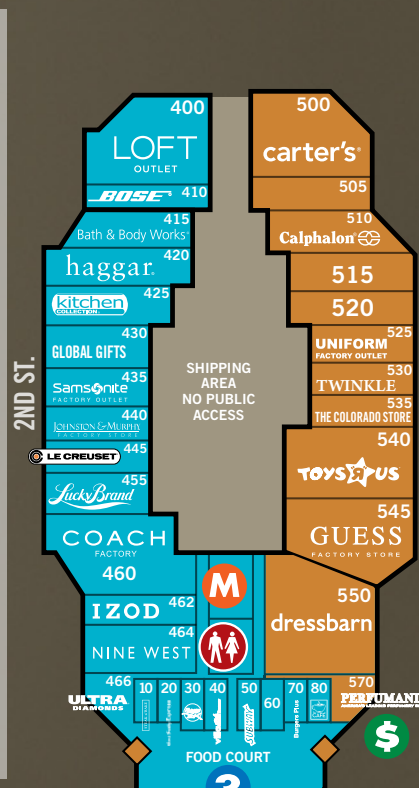

Outlets at Castle Rock

www.outletsatcastlerock.com

KEY

- Restrooms
- Mall Office
- ATM
- Customer Service

WOMENS / MENS FASHION		
310	Adidas	(720) 733-6315
370	Aeropostale	(720) 733-6795
600	American Eagle Outfitters	(303) 663-3904
185	Ann Taylor Factory Store	(303) 688-3335
802	Banana Republic Factory Store	(303) 688-9116
340	Bass	(303) 688-7982
110	Brooks Brothers Factory Store	(303) 688-8984
955	CAbi Factory Store	(303) 663-9977
940	Calvin Klein	(303) 660-4255
165	Chico's	(720) 733-5168
460	Coach Factory Store	(303) 814-0750
217	Coldwater Creek	(303) 814-2431
190	Columbia Sportswear	(303) 688-9281
550	dressbarn / dressbarn women	(303) 688-9281
225	DownEast Outfitters	(303) 663-3184
930	Eddie Bauer Outlet	(303) 814-3839
670	Fanzz	(303) 660-5859
750	FHL Styles	(303) 660-6418
1055	Gap Outlet	(303) 814-3837
240	GoLite	(303) 660-5350
545	GUESS Factory Store	(303) 688-6588
350	HanesBrands	(303) 688-6455
420	Haggar Clothing Co.	(303) 660-5142
462	Izod	(303) 663-5008
1035	J. Crew	(720) 733-1271
720	Jockey	(303) 660-0880
440	Johnston & Murphy	(303) 688-9311
205	Jos. A. Bank	Coming Soon
305	Kenneth Cole	(720) 733-1077
175	Lane Bryant	(303) 663-8036
700	Levi's® Outlet Store	(303) 688-6711
400	Loft Outlet	(303) 660-0225
455	Lucky Brand Jeans	(720) 733-0242
320	Michael Kors	Coming Soon
107	Motherhood Maternity	(303) 660-2030
905	Nike Factory Store	(303) 688-3013
160	Not Your Daughter's Jeans	(877) 358-6796

250	PacSun	(303) 814-6936
800	Polo Ralph Lauren Factory Store	(720) 733-8330
155	rue21, etc	(720) 733-4298
975	Saks Fifth Avenue OFF 5TH	(303) 814-8610
100	Timberland Outlet Store	(303) 688-0203
125	Tommy Hilfiger Company Store	(303) 688-8877
300	Under Armour Factory Store	(303) 660-1896
330	Van Heusen	(303) 688-8984
230	Wilson's Leather	(303) 814-5806
960	White House | Black Market	(303) 814-6420
145	Zumiez	(303) 663-2898

CHILDRENS FASHION		
310	Adidas	(720) 733-6315
500	Carter's Childrenswear	(303) 688-0648
735	Children's Place, The	(720) 733-2935
225	DownEast Outfitters	(303) 663-3184
1055	Gap Outlet Kids & Baby	(303) 814-3837
545	GUESS Factory Store	(303) 688-6588
660	Gymboree Outlet	(303) 814-3511
350	HanesBrands	(303) 688-6455
1035	J. Crew/Crewcuts	(720) 733-1271
700	Levi's® Outlet Store	(303) 688-6711
905	Nike Factory Store	(303) 688-3013
900	OshKosh B'gosh	(303) 660-3378
800	Polo Ralph Lauren Factory Store	(720) 733-8330
975	Saks Fifth Avenue OFF 5TH	(303) 814-8610
125	Tommy Hilfiger Company Store	(303) 688-8877
300	Under Armour Factory Store	(303) 660-1896

SHOES		
310	Adidas	(720) 733-6315
340	Bass	(303) 688-7982
500	Carter's Childrenswear	(303) 688-0648
735	Children's Place, The	(720) 733-2935
140	Clarks	(303) 814-6940
845	Coleman Factory Outlet	(303) 660-4094
190	Columbia Sportswear	(303) 660-1574
550	dressbarn / dressbarn women	(303) 688-9281