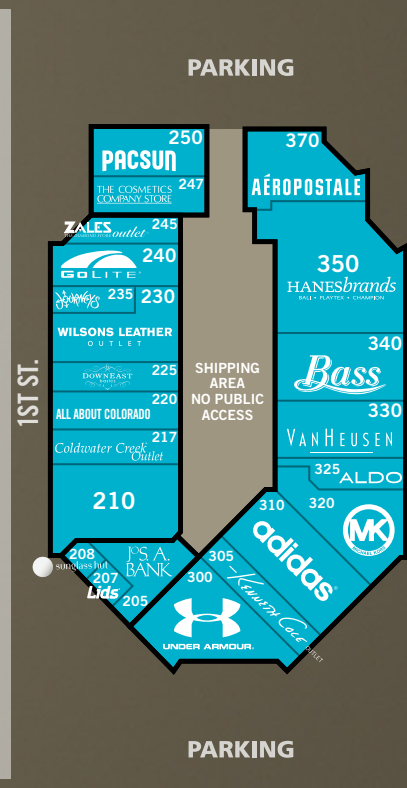

Outlets at Castle Rock

www.outletsatcastlerock.com

KEY

- Restrooms
- Mall Office
- ATM
- Customer Service

WOMENS / MENS FASHION		
310	Adidas	(720) 733-6315
370	Aeropostale	(720) 733-6795
600	American Eagle Outfitters	(303) 663-3904
185	Ann Taylor Factory Store	(303) 688-3335
802	Banana Republic Factory Store	(303) 688-9116
340	Bass	(303) 688-7982
110	Brooks Brothers Factory Store	(303) 688-8984
955	CAbi Factory Store	(303) 663-9977
940	Calvin Klein	(303) 660-4255
165	Chico's	(720) 733-5168
460	Coach Factory Store	(303) 814-0750
217	Coldwater Creek	(303) 814-2431
190	Columbia Sportswear	(303) 688-9281
550	dressbarn / dressbarn women	(303) 688-9281
225	DownEast Outfitters	(303) 663-3184
930	Eddie Bauer Outlet	(303) 814-3839
670	Fanzz	(303) 660-5859
750	FHL Styles	(303) 660-6418
1055	Gap Outlet	(303) 814-3837
240	GoLite	(303) 660-5350
545	GUESS Factory Store	(303) 688-6588
350	HanesBrands	(303) 688-6455
420	Haggar Clothing Co.	(303) 660-5142
462	Izod	(303) 663-5008
1035	J. Crew	(720) 733-1271
720	Jockey	(303) 660-0880
440	Johnston & Murphy	(303) 688-9311
205	Jos. A. Bank	Coming Soon
305	Kenneth Cole	(720) 733-1077
175	Lane Bryant	(303) 663-8036
700	Levi's® Outlet Store	(303) 688-6711
400	Loft Outlet	(303) 660-0225
455	Lucky Brand Jeans	(720) 733-0242
320	Michael Kors	Coming Soon
107	Motherhood Maternity	(303) 660-2030
905	Nike Factory Store	(303) 688-3013
160	Not Your Daughter's Jeans	(877) 358-6796

250	PacSun	(303) 814-6936
800	Polo Ralph Lauren Factory Store	(720) 733-8330
155	rue21, etc	(720) 733-4298
975	Saks Fifth Avenue OFF 5TH	(303) 814-8610
100	Timberland Outlet Store	(303) 688-0203
125	Tommy Hilfiger Company Store	(303) 688-8877
300	Under Armour Factory Store	(303) 660-1896
330	Van Heusen	(303) 688-8984
230	Wilson's Leather	(303) 814-5806
960	White House | Black Market	(303) 814-6420
145	Zumiez	(303) 663-2898

CHILDRENS FASHION		
310	Adidas	(720) 733-6315
500	Carter's Childrenswear	(303) 688-0648
735	Children's Place, The	(720) 733-2935
225	DownEast Outfitters	(303) 663-3184
1055	Gap Outlet Kids & Baby	(303) 814-3837
545	GUESS Factory Store	(303) 688-6588
660	Gymboree Outlet	(303) 814-3511
350	HanesBrands	(303) 688-6455
1035	J. Crew/Crewcuts	(720) 733-1271
700	Levi's® Outlet Store	(303) 688-6711
905	Nike Factory Store	(303) 688-3013
900	OshKosh B'gosh	(303) 660-3378
800	Polo Ralph Lauren Factory Store	(720) 733-8330
975	Saks Fifth Avenue OFF 5TH	(303) 814-8610
125	Tommy Hilfiger Company Store	(303) 688-8877
300	Under Armour Factory Store	(303) 660-1896

SHOES		
310	Adidas	(720) 733-6315
340	Bass	(303) 688-7982
500	Carter's Childrenswear	(303) 688-0648
735	Children's Place, The	(720) 733-2935
140	Clarks	(303) 814-6940
845	Coleman Factory Outlet	(303) 660-4094
190	Columbia Sportswear	(303) 660-1574
550	dressbarn / dressbarn women	(303) 688-9281